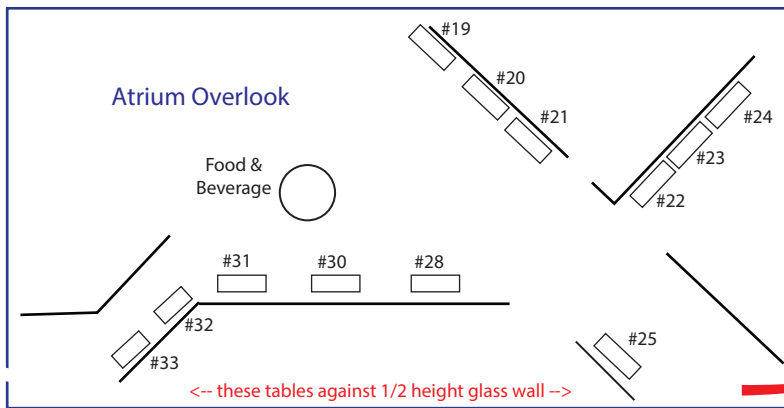

Exhibiting Floorplan

Lobby Level

All tables (10-12, 14, 19-34) are 8' wide.

-- tables 10 - 13 are against 1/2 height wall --

Lower Level

All tables (#5-9) are 8' wide.
 SOLD OUT